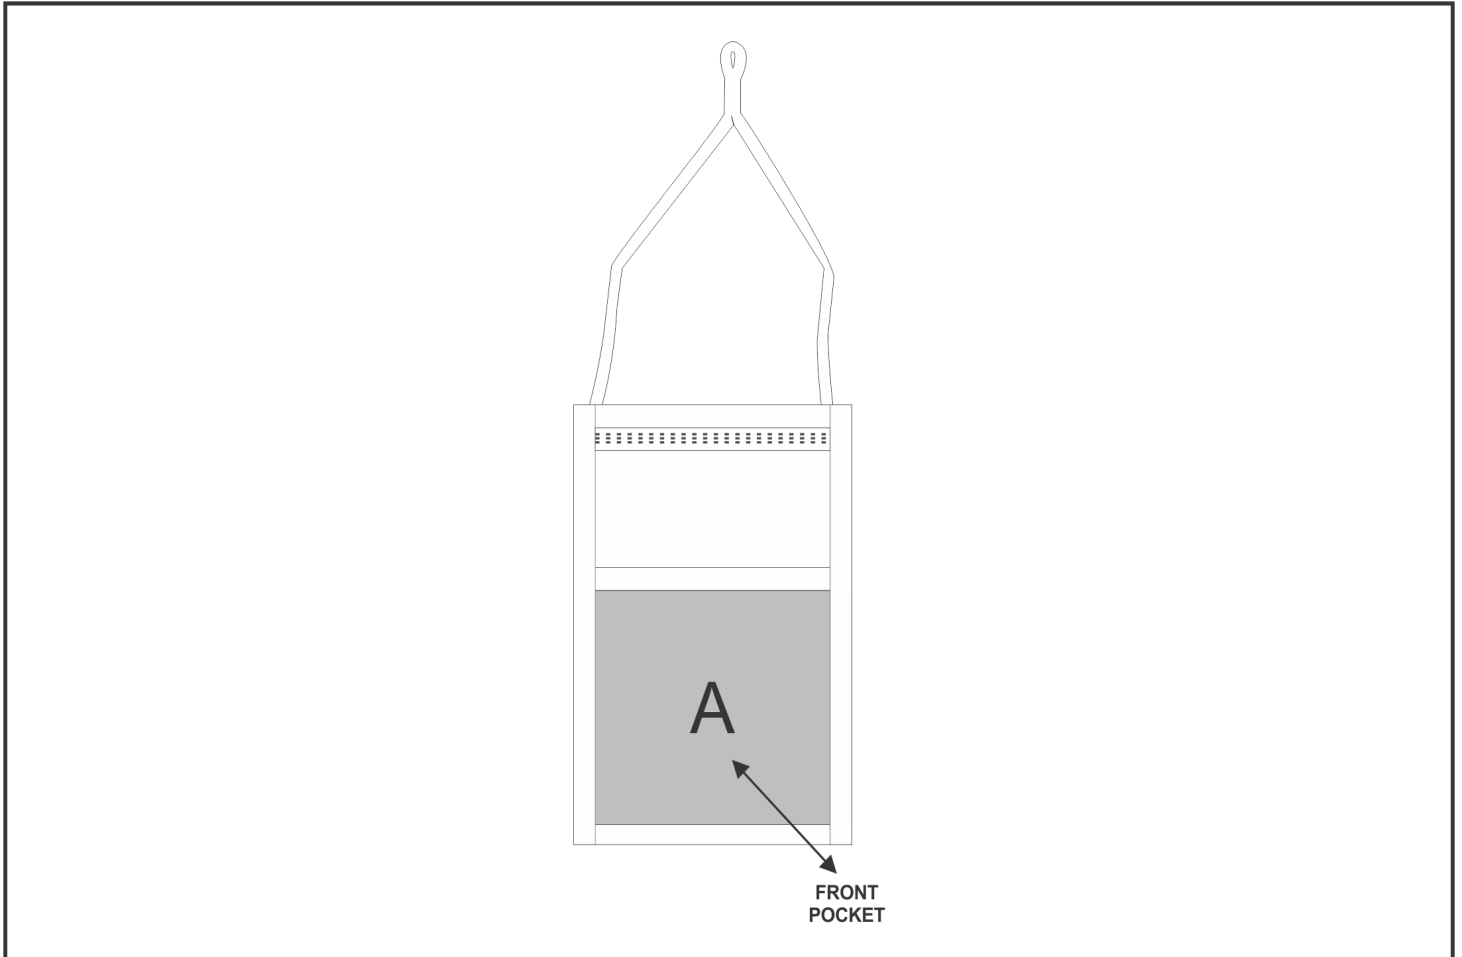

## Need to know:

Includes 1-Position Sublimation (setup fees apply)

- Please Note: We cannot guarantee 100% logo Alignment on all Brandable Panels.

## Branding Options:

Position	Branding Method (Branding Code)	No. of Colours	Dimension
A	Custom Sublimation A (CPSUB-A)	Full Colour	132mm wide x 120mm high